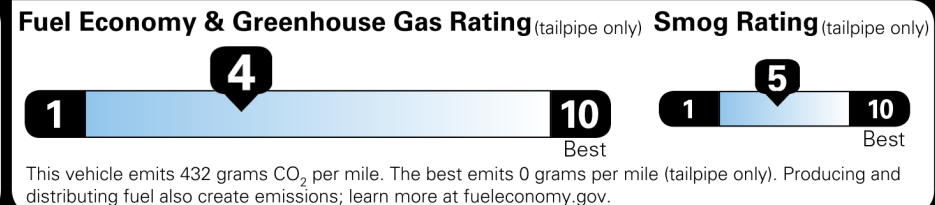

EPA DOT Fuel Economy and Environment

Gasoline Vehicle

Fuel Economy
21 MPG
Midsize Cars range from 15 to 132 MPG. The best vehicle rates 142 MPGe.
17 27
combined city/hwy city highway
4.8 gallons per 100 miles

You spend $4,000 more in fuel costs over 5 years compared to the average new vehicle.

Annual fuel cost $2,100