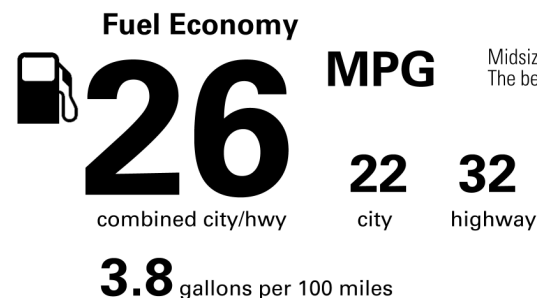

Not Original - Copy

Created on 2021-11-10 02:23:41 (UTC)

EPA DOT Fuel Economy and Environment

Gasoline Vehicle

Midsized Cars range from 14 to 142 MPG. The best vehicle rates 142 MPGe.

You spend \$250 more in fuel costs over 5 years compared to the average new vehicle.