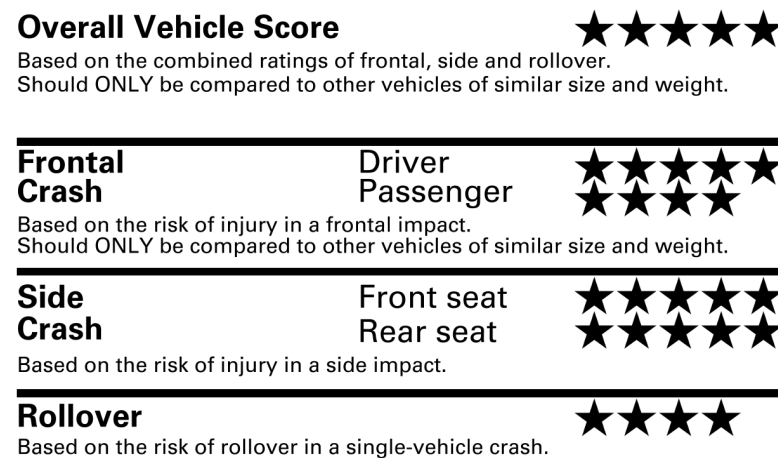

fueleconomy.gov
 Calculate personalized estimates and compare vehicles

GOVERNMENT 5-STAR SAFETY RATINGS

Star ratings range from 1 to 5 stars (★★★★★) with 5 being the highest.

Source: National Highway Traffic Safety Administration (NHTSA)