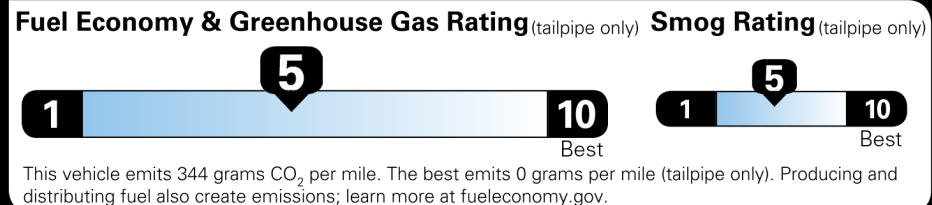

Actual results will vary for many reasons, including driving conditions and how you drive and maintain your vehicle. The average new vehicle gets 27 MPG and costs $6,500 to fuel over 5 years. Cost estimates are based on 15,000 miles per year at $2.35 per gallon. MPGe is miles per gasoline gallon equivalent. Vehicle emissions are a significant cause of climate change and smog.

fueleconomy.gov
Calculate personalized estimates and compare vehicles