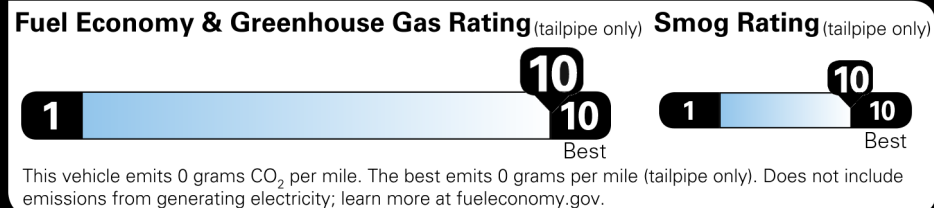

\$58,500.00

Not Original - Copy

Created on 2023-11-13 11:23:02 (UTC)

EPA DOT Fuel Economy and Environment

Electric Vehicle

You save \$4,750
 in fuel costs over 5 years compared to the average new vehicle.

Annual fuel COST \$650