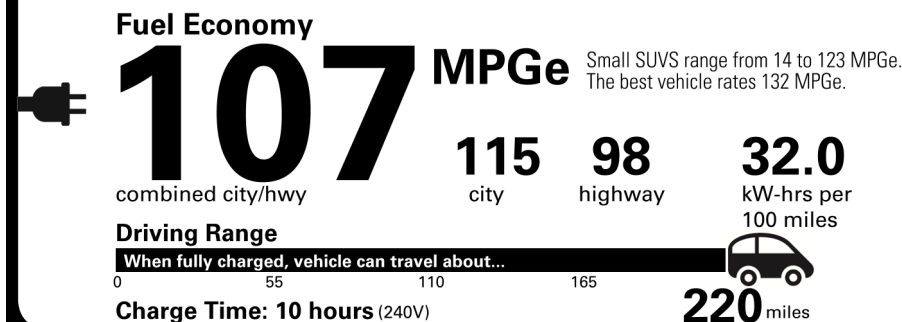

\$58,500.00

Not Original - Copy

Created on 2023-11-13 11:23:02 (UTC)

EPA DOT Fuel Economy and Environment

Electric Vehicle

You save \$4,750
 in fuel costs over 5 years compared to the average new vehicle.

Annual fuel COST \$650

Actual results will vary for many reasons, including driving conditions and how you drive and maintain your vehicle. The average new vehicle gets 28 MPG and costs \$8,000 to fuel over 5 years. Cost estimates are based on 15,000 miles per year at \$0.14 per kW-hr. MPGe is miles per gasoline gallon equivalent. Vehicle emissions are a significant cause of climate change and smog.