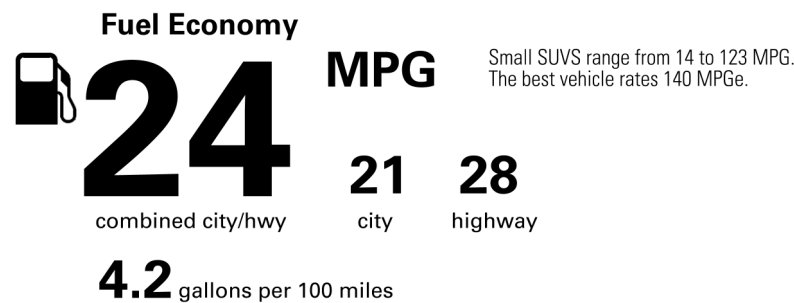

Not Original - Copy

Created on 2023-07-06 17:24:30 (UTC)

EPA DOT Fuel Economy and Environment

Gasoline Vehicle

You spend \$3,750

more in fuel costs over 5 years

compared to the average new vehicle.

Annual fuel cost