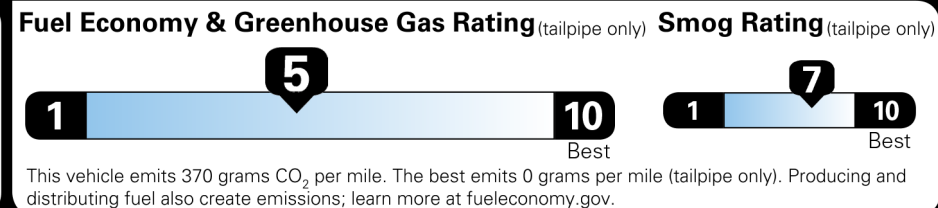

You spend $3,750

more in fuel costs over 5 years

compared to the average new vehicle.

Annual fuel cost

$2,700