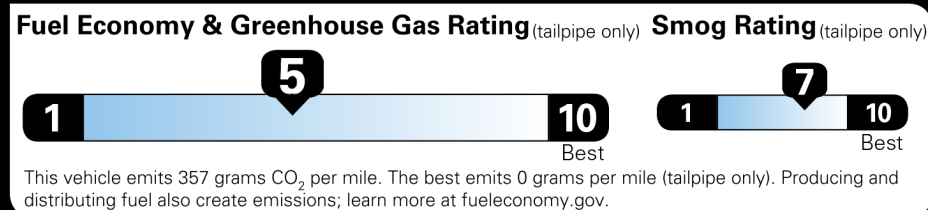

EPA DOT Fuel Economy and Environment

Gasoline Vehicle

Fuel Economy
25 MPG
combined city/hwy
4.0 gallons per 100 miles

Small SUVs range from 14 to 129 MPG. The best vehicle rates 142 MPGe.

You spend $2,250
more in fuel costs over 5 years compared to the average new vehicle.

Annual fuel COST
$1,750