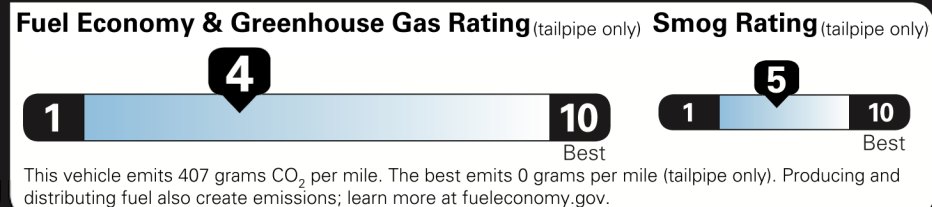

You spend $3,500 more in fuel costs over 5 years compared to the average new vehicle.

Annual fuel cost $2,200