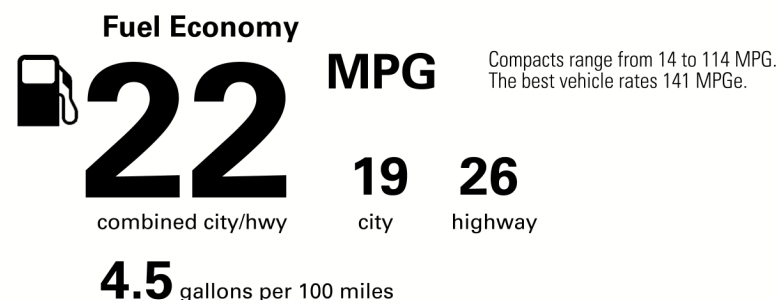

\$44,900.00

Not Original - Copy

Created on 2021-01-20 15:25:13 (UTC)

EPA DOT Fuel Economy and Environment

Gasoline Vehicle

You spend \$3,500 more in fuel costs over 5 years compared to the average new vehicle.