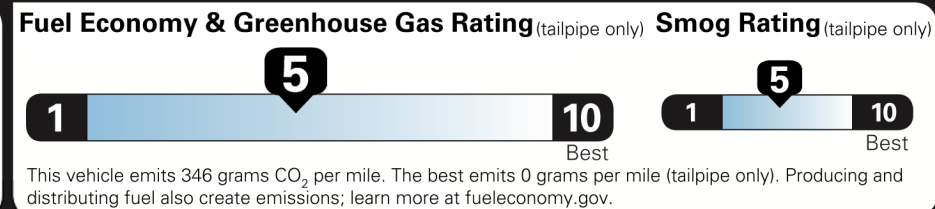

Actual results will vary for many reasons, including driving conditions and how you drive and maintain your vehicle. The average new vehicle gets 27 MPG and costs $7,500 to fuel over 5 years. Cost estimates are based on 15,000 miles per year at $2.70 per gallon. MPGe is miles per gasoline gallon equivalent. Vehicle emissions are a significant cause of climate change and smog.

fueleconomy.gov
Calculate personalized estimates and compare vehicles

GOVERNMENT 5-STAR SAFETY RATINGS

Overall Vehicle Score	★★★★★
Based on the combined ratings of frontal, side and rollover. Should ONLY be compared to other vehicles of similar size and weight.	
Frontal Crash	★★★★★
Based on the risk of injury in a frontal impact. Should ONLY be compared to other vehicles of similar size and weight.	
Driver Passenger	★★★★★
Side Crash	★★★★★
Based on the risk of injury in a side impact.	
Rollover	★★★★
Based on the risk of rollover in a single-vehicle crash.	

Star ratings range from 1 to 5 stars (★★★★★) with 5 being the highest.

Source: National Highway Traffic Safety Administration (NHTSA)

www.safercar.gov or 1-888-327-4236

SUB-TOTAL	$45,000.00
DELIVERY, PROCESSING AND HANDLING FEE	1,075.00
TOTAL	$46,075.00

APPLICABLE FEDERAL TAXES NOT INCLUDED

Manufacturer's suggested retail price includes manufacturer's recommended pre-delivery service.
License and title fees, state, local and applicable federal taxes, and dealer installed options and accessories are not included in the manufacturer's suggested retail price.
LEXUS NEW VEHICLE LIMITED WARRANTY
* 4YR / 50000 mile basic coverage
* 6YR / 70000 mile powertrain coverage
* 6YR / Unlimited mile corrosion perforation warranty
See your Warranty and Services Guide for details.
LEXUS IS PLEASED TO OFFER THE FOLLOWING OWNER SUPPORT PACKAGE WITH EACH NEW LEXUS
* 24 hour, 365 day/yr. roadside assistance plan
* Complimentary 1st and 2nd scheduled maintenance services
* Lodging for emergency breakdown 100 miles from home
An extended service contact may be available for this vehicle. Ask dealer for details

LML1E2N1S0F0W0

734 L001