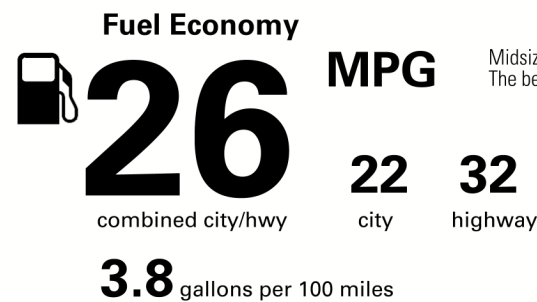

\$40,000.00

Not Original - Copy

Created on 2021-08-25 11:23:39 (UTC)

EPA DOT Fuel Economy and Environment

Gasoline Vehicle

Midsized Cars range from 14 to 142 MPG. The best vehicle rates 141 MPGe.

You spend \$250 more in fuel costs over 5 years compared to the average new vehicle.

Annual fuel cost \$1,550

Actual results will vary for many reasons, including driving conditions and how you drive and maintain your vehicle. The average new vehicle gets 27 MPG and costs \$7,500 to fuel over 5 years. Cost estimates are based on 15,000 miles per year at \$2.70 per gallon. MPGe is miles per gasoline gallon equivalent. Vehicle emissions are a significant cause of climate change and smog.